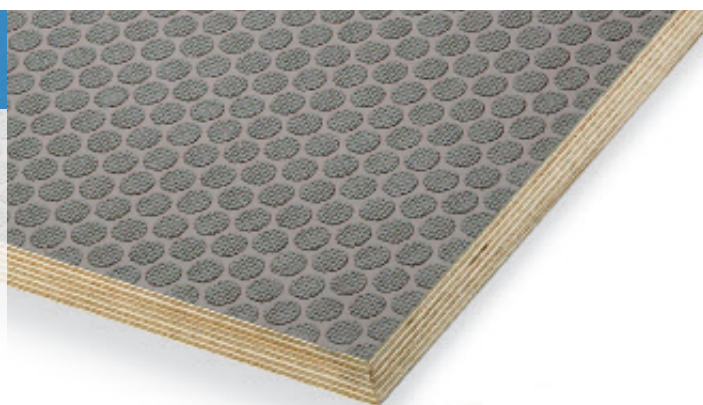

# Vehicle products by KOSKISEN plywood FLOORS

## KoskiCarat

- Coated birch plywood imprinted with thousands of small raised diamond shapes
- Film weights from 220 g/m<sup>2</sup> to 440g/m<sup>2</sup>, dark brown, light or dark grey, silver grey
- Thickness: 9 - 30 mm
- Panel sizes up to 1880 x 4000 mm

## KoskiCrown

- Coated birch plywood imprinted with circle crown pattern
- Film weights 220/m<sup>2</sup> to 440g/m<sup>2</sup>, dark brown, black, light or dark grey, silver grey
- Thickness 9 - 30 mm
- Panel sizes up to 1880 x 4000 mm

## KoskiDeck

- Coated birch plywood with a slip resistant wire mesh pattern
- Film weights from 120g/m<sup>2</sup> up to 440g/m<sup>2</sup>, dark brown, light and dark grey
- Thickness: 6,5 - 30 mm
- Panel sizes up to 1880 x 4000 mm