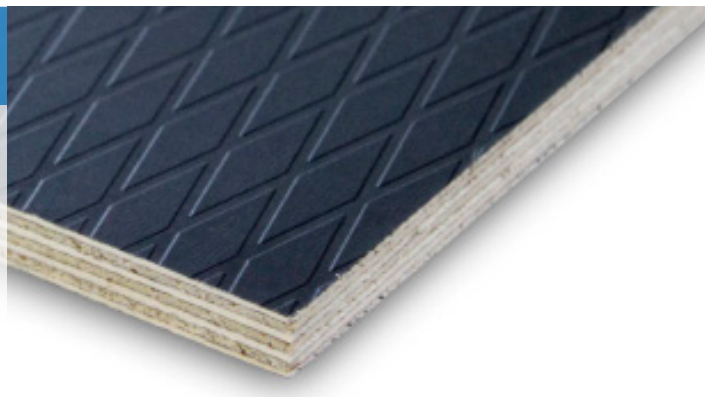

KoskiDiamond

- Coated birch plywood imprinted with various diamond embossing
- Film weights from 220g/m² to 800g/m²
- Thickness: 9 - 30 mm
- Panel sizes up to 1525 x 3050 mm