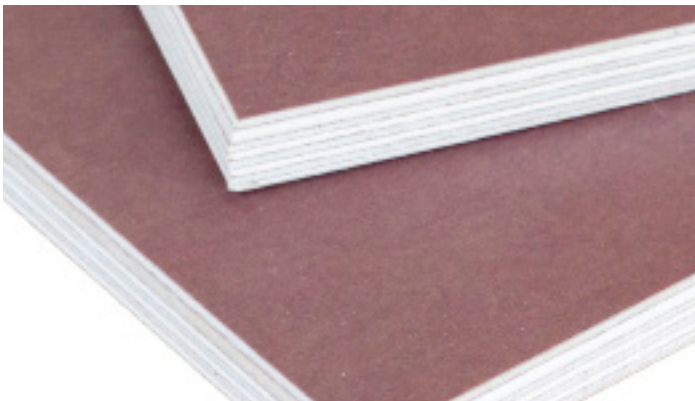

KoskiBond F

- Coated birch plywood with fire properties combined with good adhesion properties
- Fire certificate EN 45545-2 (08/2013) fulfills R10 Hazard level HL 3
- Thickness: 4 - 30 mm
- Panel sizes up to 1525 x 3050 mm