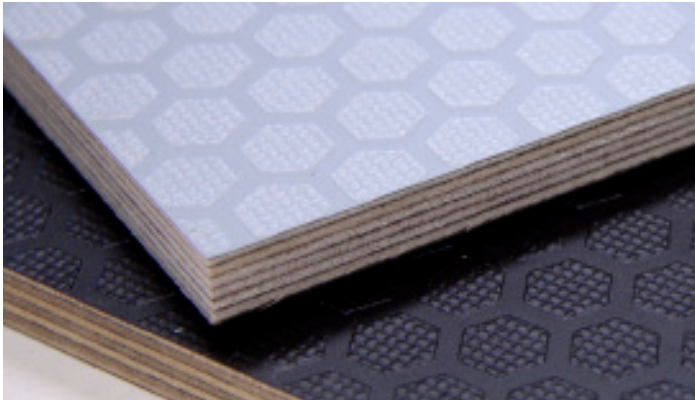

Vehicle products by KOSKISEN plywood FLOORS