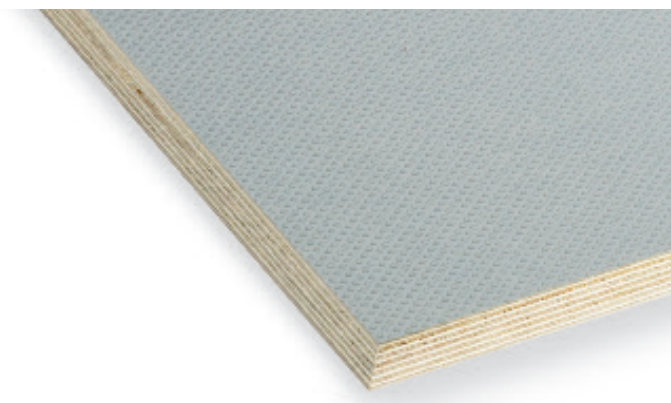

# Vehicle products by KOSKISEN plywood FLOORS

## KoskiCarat

- Coated birch plywood imprinted with thousands of small raised diamond shapes
- Film weights from 220 g/m<sup>2</sup> to 440g/m<sup>2</sup>, dark brown, light or dark grey, silver grey
- Thickness: 9 - 30 mm
- Panel sizes up to 1880 x 4000 mm

## KoskiCrown

- Coated birch plywood imprinted with circle crown pattern
- Film weights 220/m<sup>2</sup> to 440g/m<sup>2</sup>, dark brown, black, light or dark grey, silver grey
- Thickness 9 - 30 mm
- Panel sizes up to 1880 x 4000 mm

## KoskiDeck

- Coated birch plywood with a slip resistant wire mesh pattern
- Film weights from 120g/m<sup>2</sup> up to 440g/m<sup>2</sup>, dark brown, light and dark grey
- Thickness: 6,5 - 30 mm
- Panel sizes up to 1880 x 4000 mm